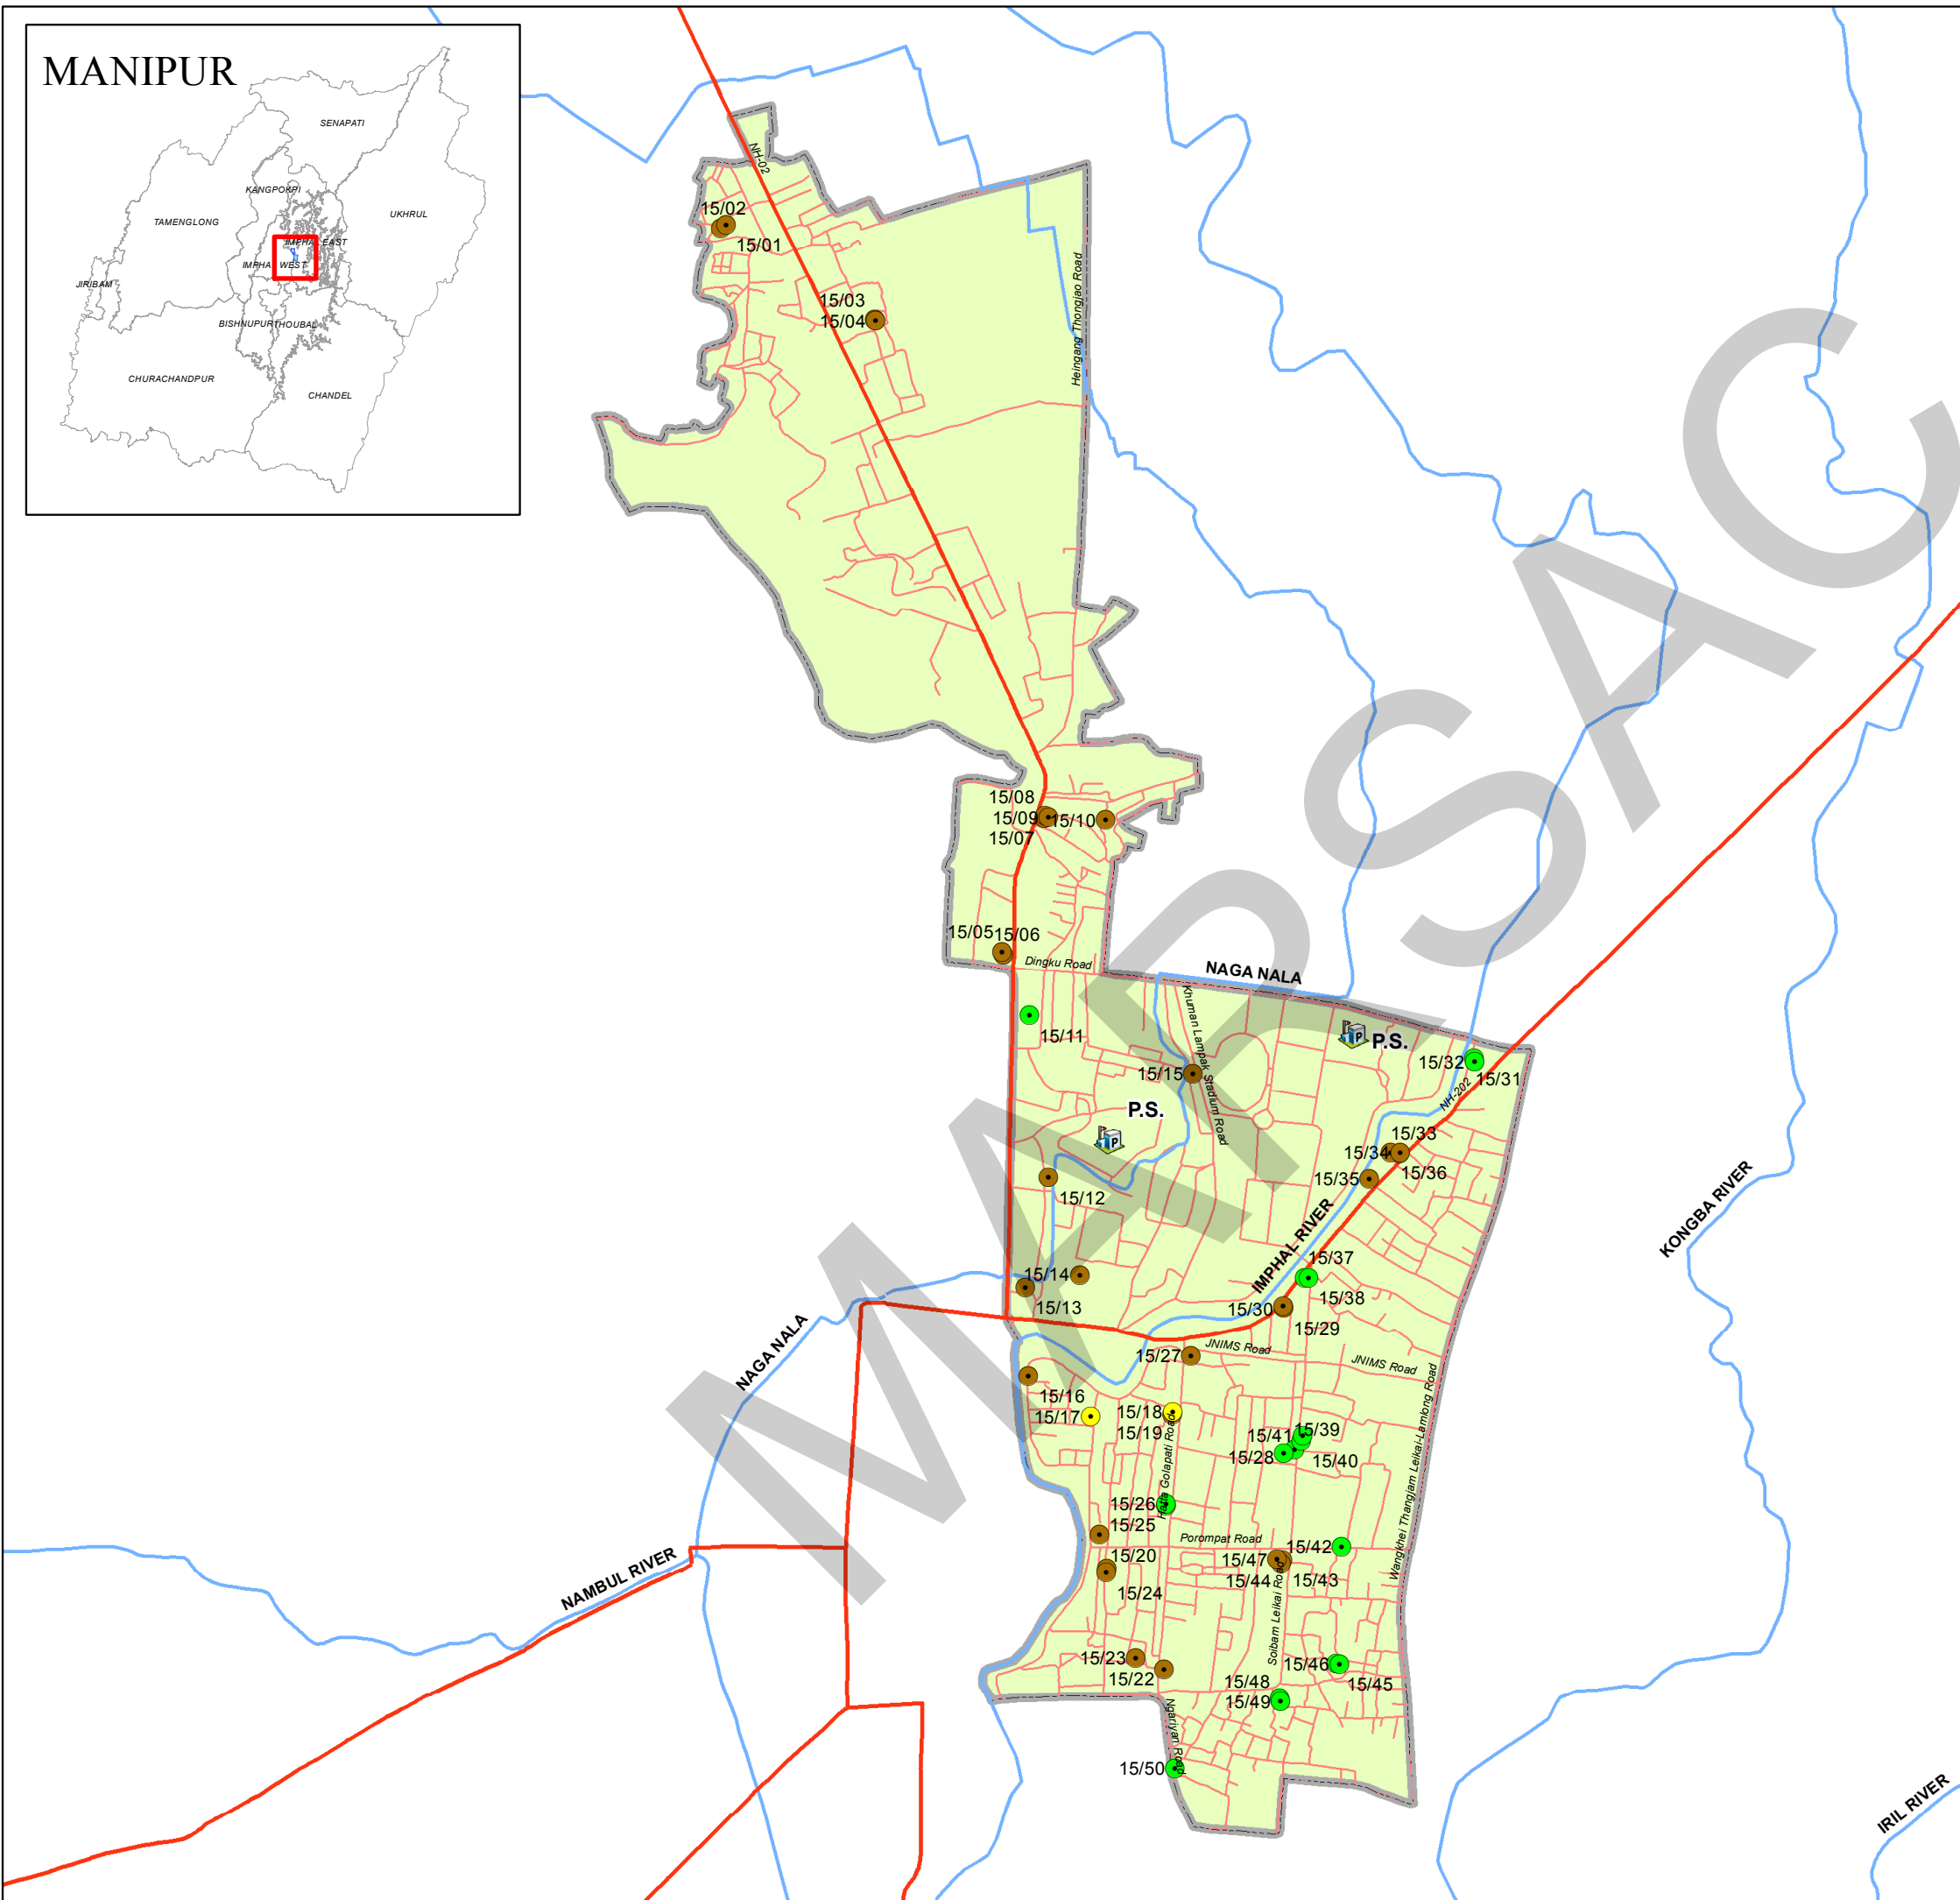

MANIPUR

AC MAP (15-Wangkhei AC)

Legend

- Health Centre
- Police Station
- DistrictHQ
- Sub-DivisionHQ
- Helipad
- River
- National Highway
- Other Roads
- AC Boundary

Polling Stations

- Normal
- Critical
- Vulnerable
- Both